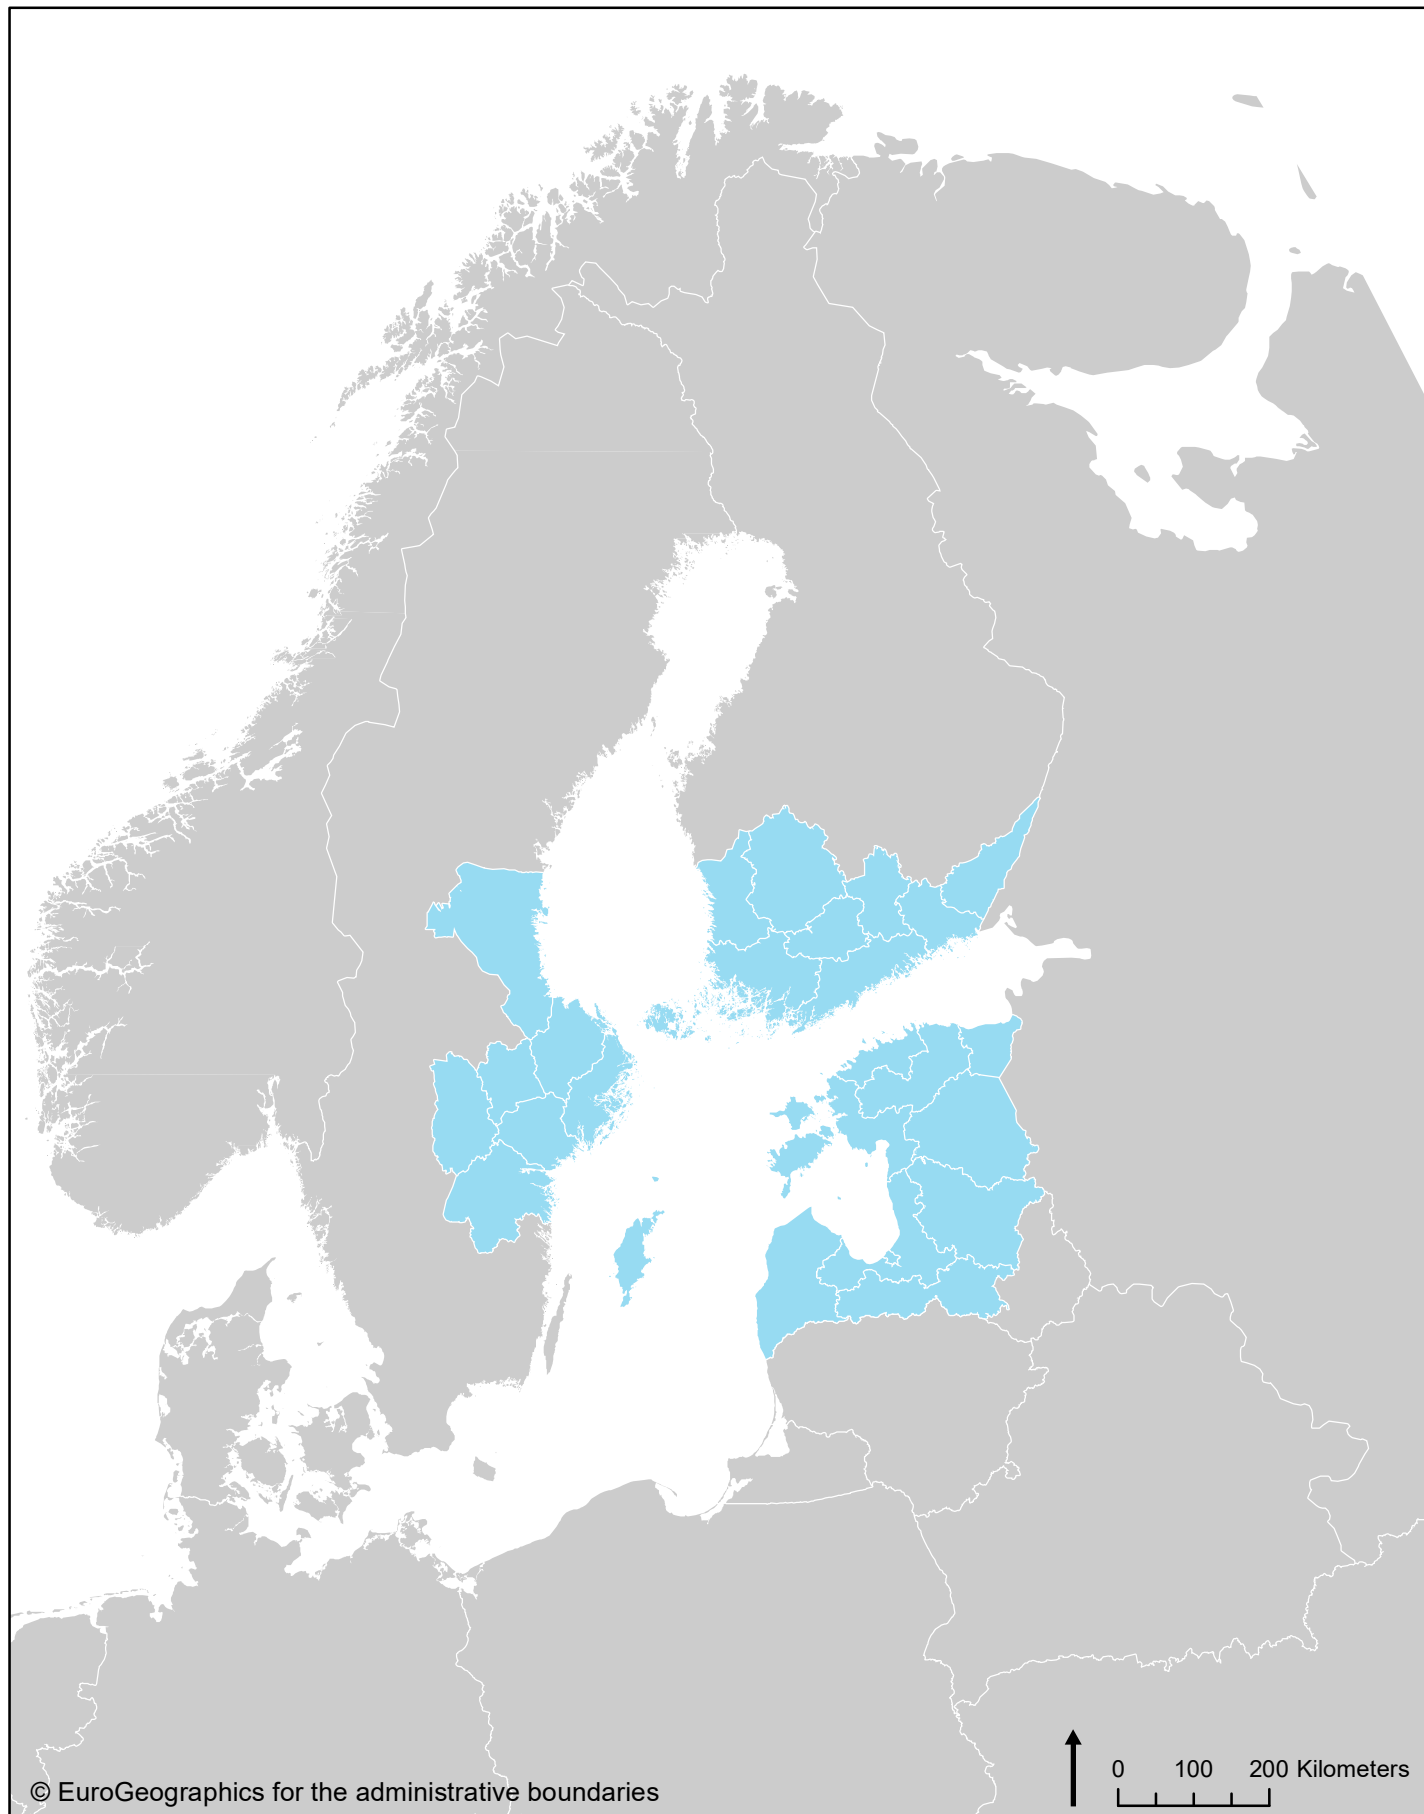

Central Baltic Programme 2014-2020

programme regions

EUROPEAN UNION
European Regional Development Fund

© EuroGeographics for the administrative boundaries