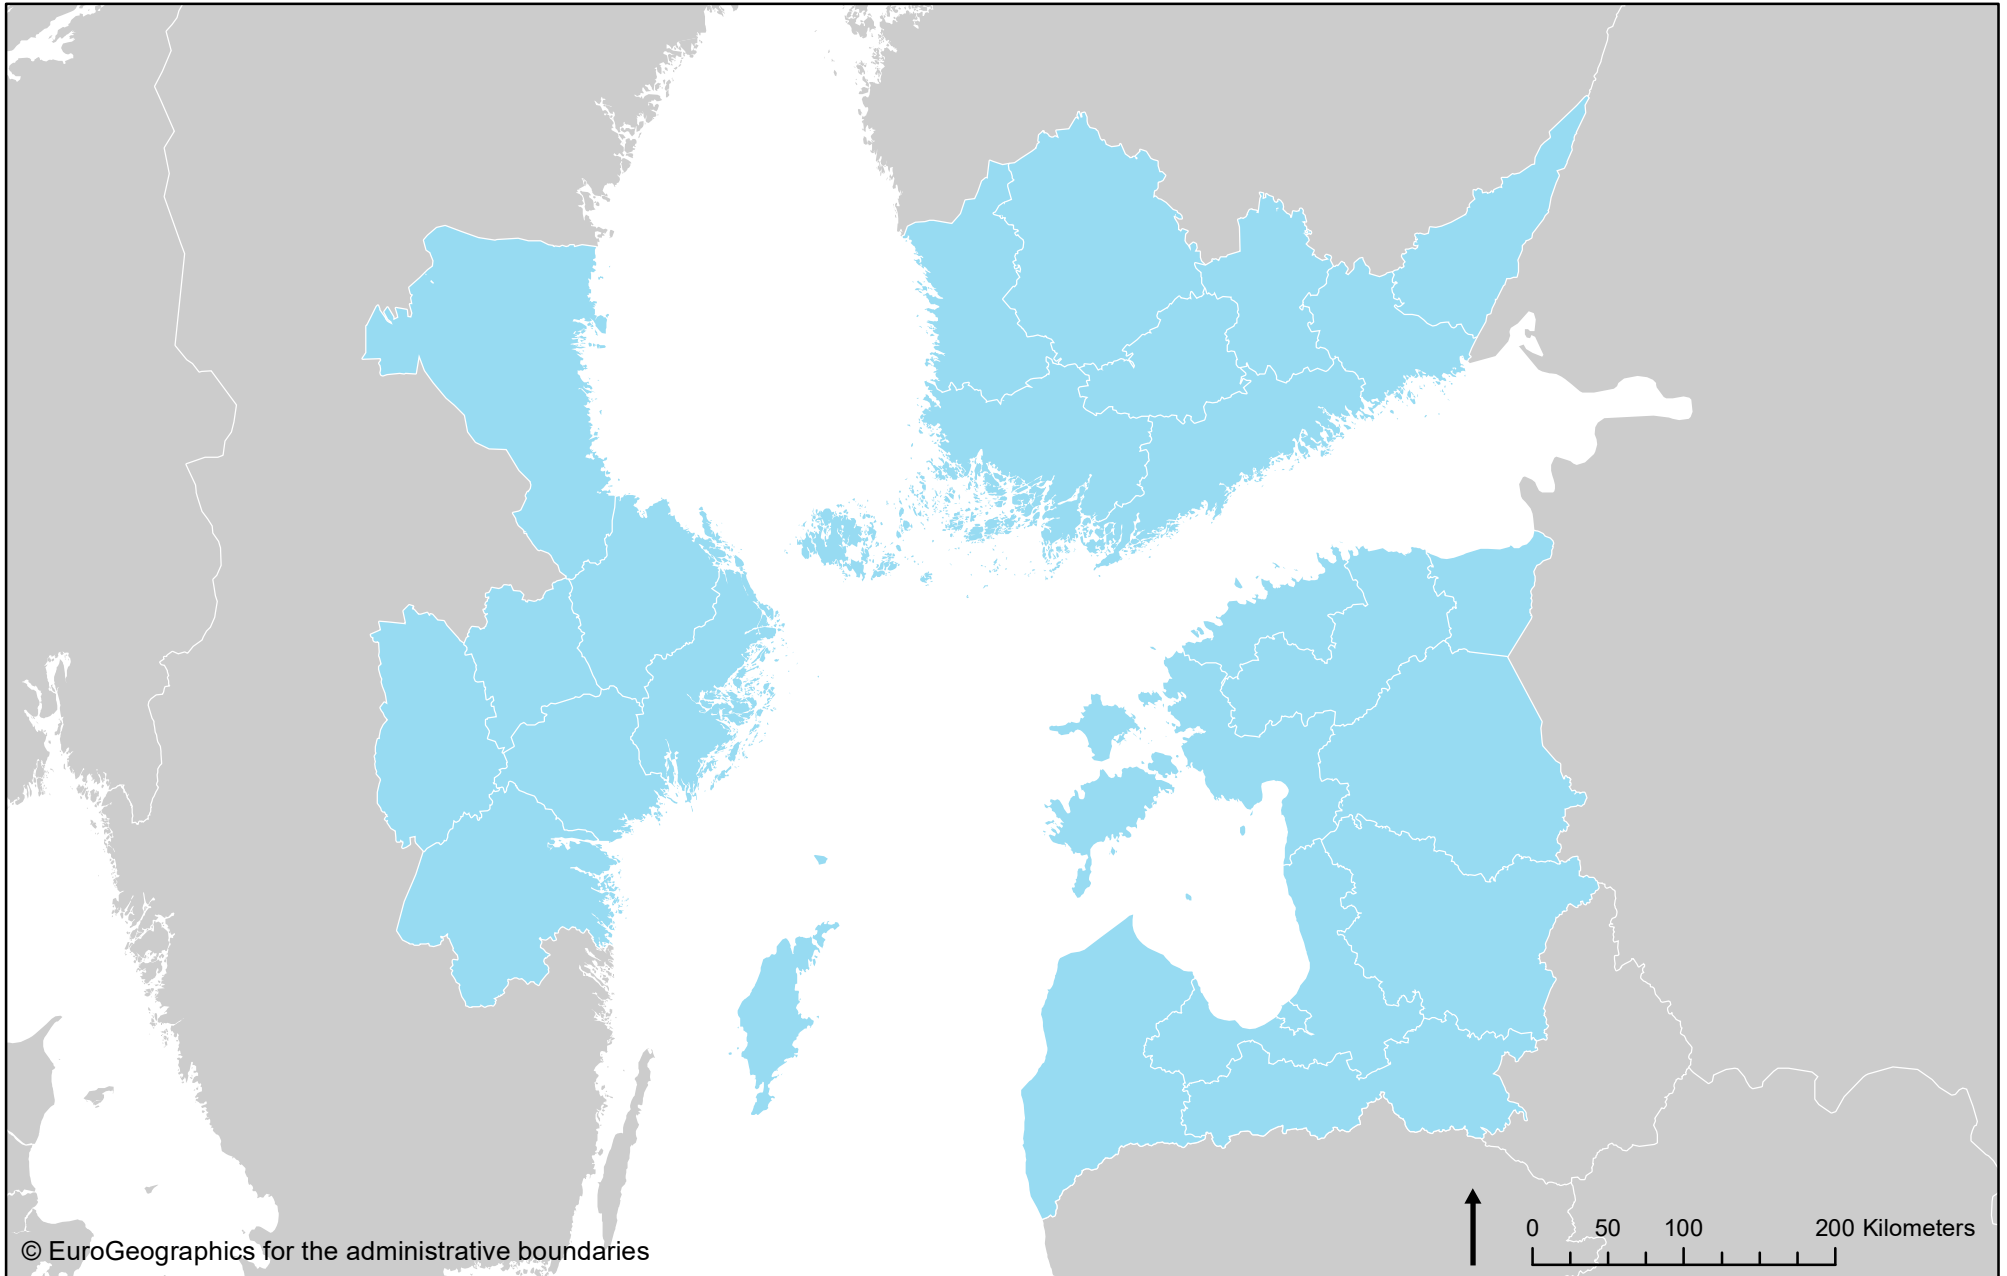

# Central Baltic Programme 2014-2020

programme regions

EUROPEAN UNION  
European Regional Development Fund

© EuroGeographics for the administrative boundaries