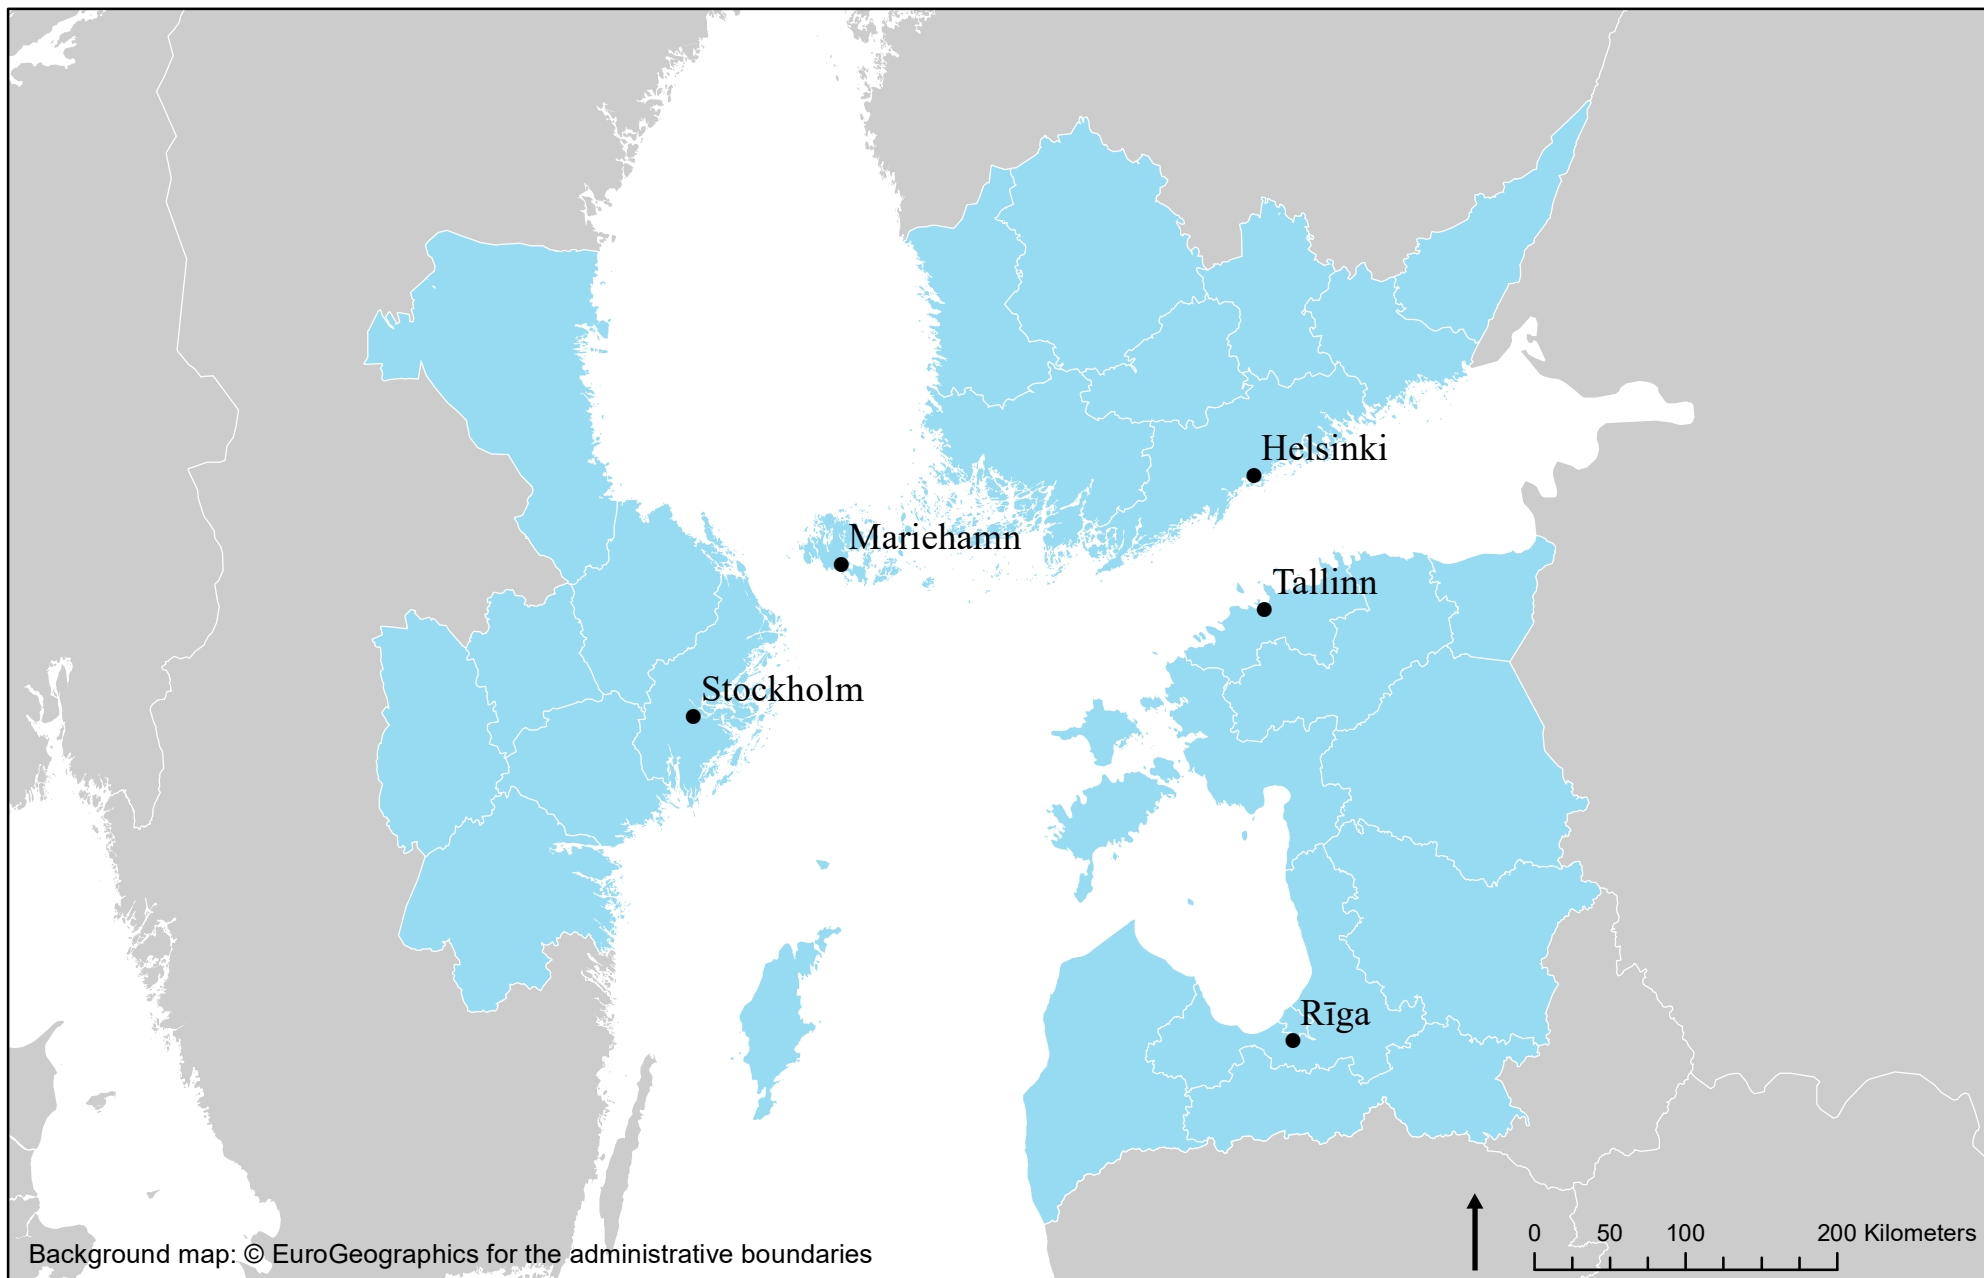

Central Baltic Programme 2014-2020

programme regions with cities

EUROPEAN UNION
European Regional Development Fund

Background map: © EuroGeographics for the administrative boundaries